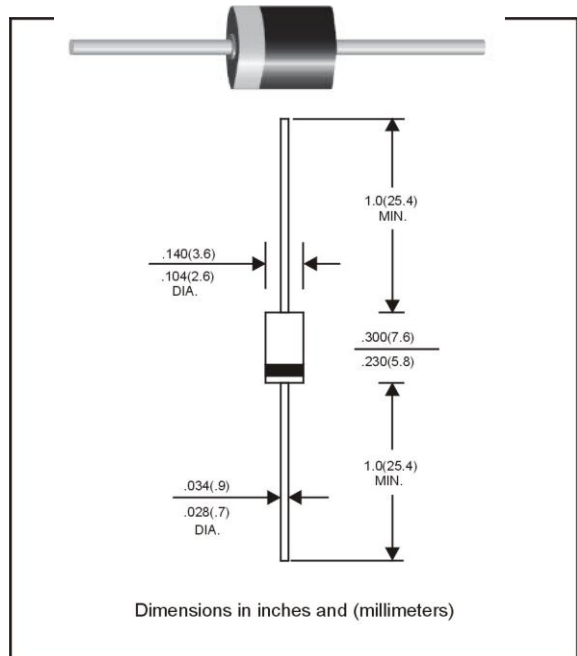

P600

DO-201AE

DO-15

DO-41