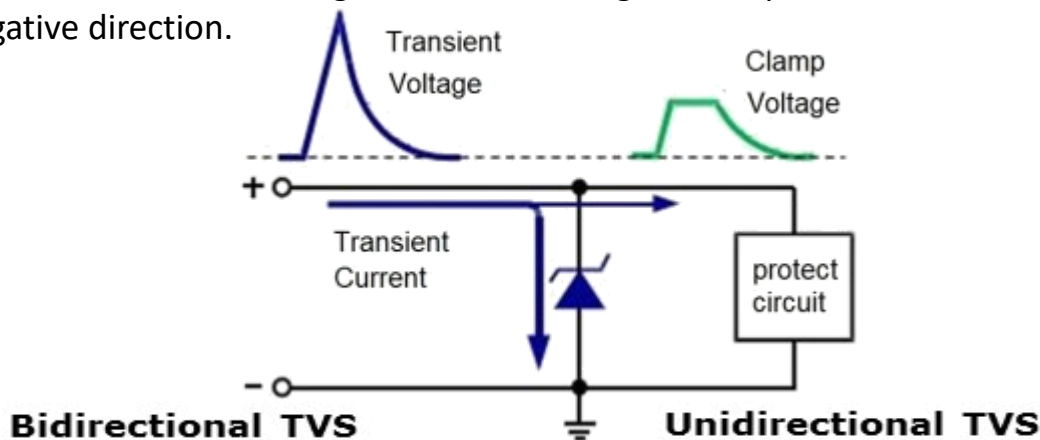

V-I Characteristics

V-I characteristics for both unidirectional and bidirectional TVS diode is shown in the graph below. This characteristic graph displays voltage and current relationships. A bi-directional diode has the same characteristic curve in the positive and the negative direction, so it does not matter which way they are connected into the circuit. A unidirectional diode has a higher turn-on voltage in the positive direction compared to the negative direction.