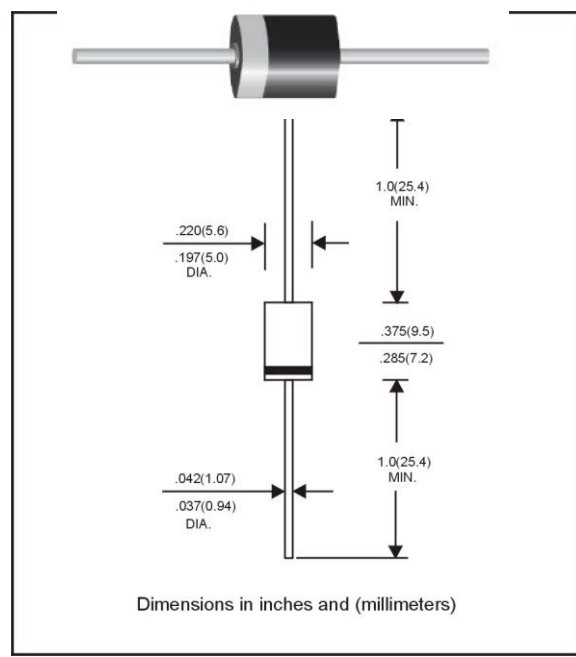

P600

DO-201AE

DO-15

DO-41