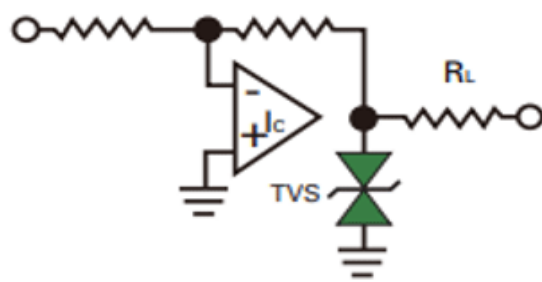

Op-Amp Protection