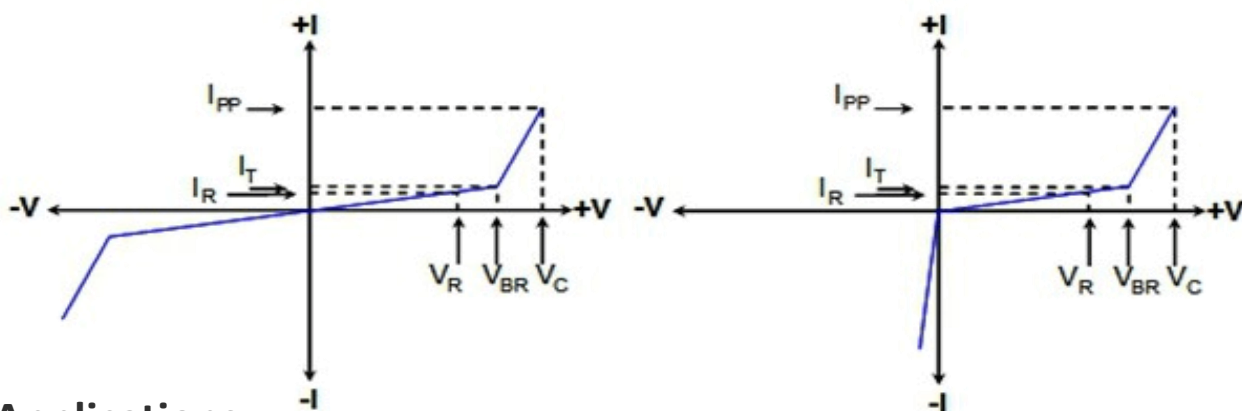

V-I Characteristics

V-I characteristics for both unidirectional and bidirectional TVS diode is shown in the graph below. This characteristic graph displays voltage and current relationships. A bi-directional diode has the same characteristic curve in the positive and the negative direction, so it does not matter which way they are connected into the circuit. A unidirectional diode has a higher turn-on voltage in the positive direction compared to the negative direction.