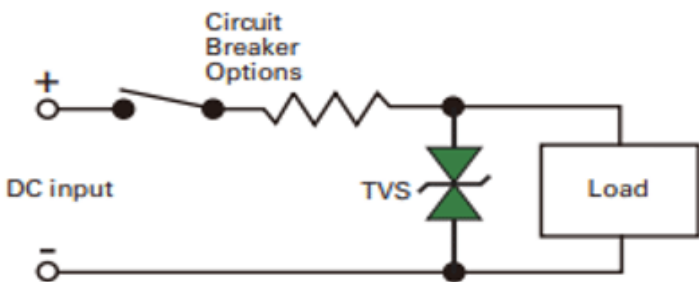

DC Supply Protection