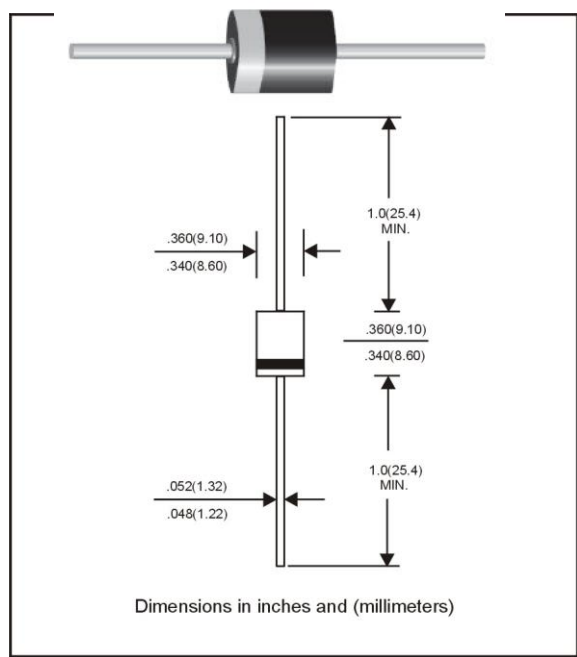

P600

DO-201AE

DO-15

DO-41