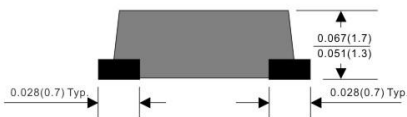

ALPINESEMI™

beyond boundaries...

EFFICIENT FAST RECTIFIERS

Short Form Catalogue

SMA

Dimensions in inches and (millimeters)

SMA-S

Dimensions in inches and (millimeters)

SMB-S

Dimensions in inches and (millimeters)

SMC

Dimensions in inches and (millimeters)

SOD-123

Dimensions in inches and (millimeters)

SOD-123H

Dimensions in inches and (millimeters)

SOD-123S

Dimensions in inches and (millimeters)

ITO-220AB

Dimensions in inches and (millimeters)

ITO-220AC

Dimensions in inches and (millimeters)

TO-220AC

TO-220AB