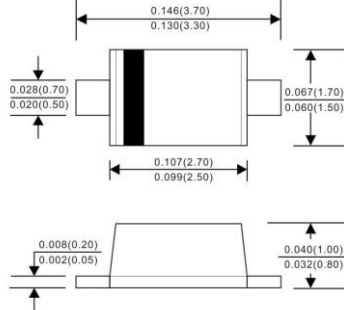

SOD-123FL

Dimensions in inches and (millimeters)