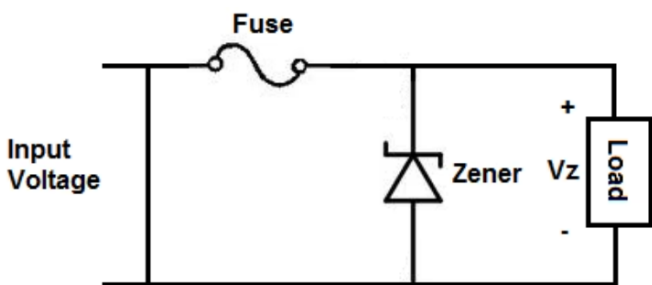

ZENER DIODE IN OVER-VOLTAGE PROTECTION

The voltage across the resistor lowers when the input voltage exceeds the Zener breaking voltage, resulting in a short circuit. The Zener diode can be used to avoid this.