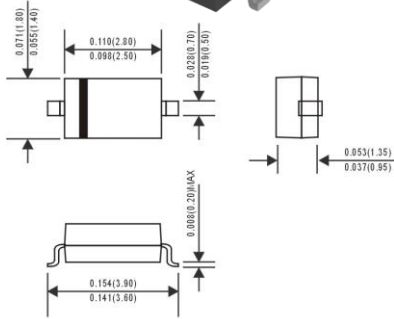

DO-41

Dimensions in inches and (millimeters)

DO-41G

Dimensions in inches and (millimeters)

GLASS MELF DO-41G

Dimensions in inches and (millimeters)

GLASS MINI MELF SOD-80

Dimensions in inches and (millimeters)

SMA

Dimensions in inches and (millimeters)

SMB

Dimensions in inches and (millimeters)

SMC

Dimensions in inches and (millimeters)

SOD-123

Dimensions in inches and (millimeters)

SOD-123F

Dimensions in inches and (millimeters)

SOD-123FL

Dimensions in inches and (millimeters)

SOD-323F

Dimensions in inches and (millimeters)

SOD-323FL

Dimensions in inches and (millimeters)