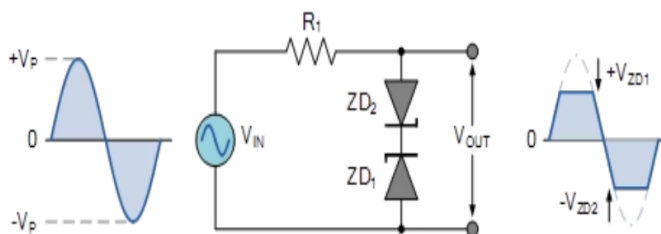

APPLICATION: For regulating voltage across small loads, a Zener diode is employed as a voltage regulator.

ZENER DIODE IN OVER-VOLTAGE PROTECTION

The voltage across the resistor lowers when the input voltage exceeds the Zener breaking voltage, resulting in a short circuit. The Zener diode can be used to avoid this.

ZENER DIODE IN CLIPPING CIRCUITS

By limiting the portions of either one or both half cycles of an AC waveform, the Zener diode is used to change AC waveform clipping circuits.

DO-35G

Dimensions in inches and (millimeters)