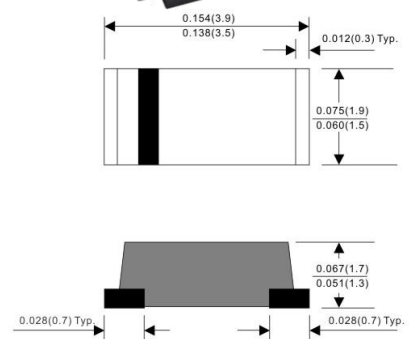

DO-41

Dimensions in inches and (millimeters)

DO-41G

Dimensions in inches and (millimeters)

GLASS MELF DO-41G

Dimensions in inches and (millimeters)

GLASS MINI MELF SOD-80

Dimensions in inches and (millimeters)

SMA

Dimensions in inches and (millimeters)

SMB

Dimensions in inches and (millimeters)

SMC

Dimensions in inches and (millimeters)

SOD-123

Dimensions in inches and (millimeters)

SOD-123F

Dimensions in inches and (millimeters)

SOD-123FL

Dimensions in inches and (millimeters)

SOD-323F

Dimensions in inches and (millimeters)

SOD-323FL

Dimensions in inches and (millimeters)