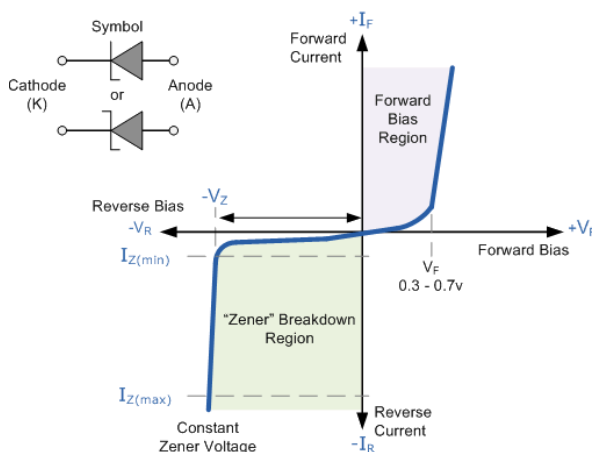

ALPINESEMI™

beyond boundaries...

ZENER DIODES

Short Form Catalogue

ZENER DIODES

Short Form Catalogue

ZENER DIODE:

A Zener diode allows current to flow not just from anode to cathode, but also in the opposite direction when the Zener voltage is reached. Zener diodes are the most widely used as voltage regulators because of this feature.

CONSTRUCTION: Zener diodes are a modified form of PN silicon diode used extensively for voltage regulation. The P-type and N-type silicon used is doped more heavily than a standard PN diode.

IV-CHARACTERISTICS: The Zener Diode is used in its “reverse bias” or reverse breakdown mode, i.e. the diode's anode connects to the negative of the supply. From the I-V characteristics curve above, we can see that the Zener diode has a region in its reverse bias characteristics of almost a constant negative voltage regardless of the value of the current flowing through the diode.

This voltage remains almost constant even with large changes in current, providing the current of the Zener diode to remain between the breakdown current $I_{Z(min)}$ and its maximum current rating $I_{Z(max)}$.