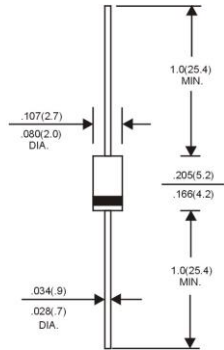

DO-41

Dimensions in inches and (millimeters)

DO-41G

Dimensions in inches and (millimeters)

GLASS MELF DO-41G

Dimensions in inches and (millimeters)

GLASS MINI MELF SOD-80

Dimensions in inches and (millimeters)

SMA

Dimensions in inches and (millimeters)

SMB

Dimensions in inches and (millimeters)

SMC

Dimensions in inches and (millimeters)

SOD-123

Dimensions in inches and (millimeters)