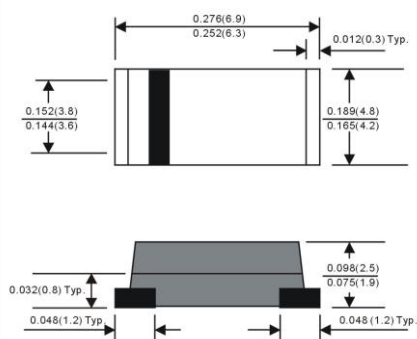

DO-41

Dimensions in inches and (millimeters)

DO-41G

Dimensions in inches and (millimeters)

GLASS MELF DO-41G

Dimensions in inches and (millimeters)

GLASS MINI MELF SOD-80

Dimensions in inches and (millimeters)

SMA

Dimensions in inches and (millimeters)

SMB

Dimensions in inches and (millimeters)

SMC

Dimensions in inches and (millimeters)

SOD-123

Dimensions in inches and (millimeters)

SOD-123F

Dimensions in inches and (millimeters)

SOD-123FL

Dimensions in inches and (millimeters)

SOD-323F

Dimensions in inches and (millimeters)

SOD-323FL

Dimensions in inches and (millimeters)