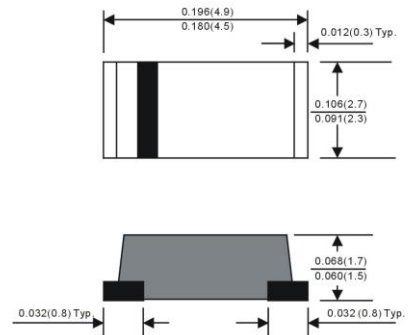

DO-41

Dimensions in inches and (millimeters)

DO-41G

Dimensions in inches and (millimeters)

GLASS MELF DO-41G

Dimensions in inches and (millimeters)

GLASS MINI MELF SOD-80

Dimensions in inches and (millimeters)

SMA

Dimensions in inches and (millimeters)

SMB

Dimensions in inches and (millimeters)

SMC

Dimensions in inches and (millimeters)

SOD-123

Dimensions in inches and (millimeters)