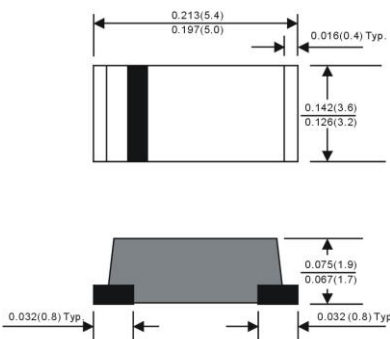

DO-41

Dimensions in inches and (millimeters)

DO-41G

Dimensions in inches and (millimeters)

GLASS MELF DO-41G

Dimensions in inches and (millimeters)

GLASS MINI MELF SOD-80

Dimensions in inches and (millimeters)

SMA

Dimensions in inches and (millimeters)

SMB

Dimensions in inches and (millimeters)

SMC

Dimensions in inches and (millimeters)

SOD-123

Dimensions in inches and (millimeters)