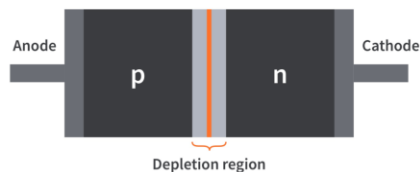

ALPINESEMI™

beyond boundaries...

ZENER DIODES

Short Form Catalogue

ZENER DIODES

Short Form Catalogue

ZENER DIODE:

A Zener diode allows current to flow not just from anode to cathode, but also in the opposite direction when the Zener voltage is reached. Zener diodes are the most widely used as voltage regulators because of this feature.

CONSTRUCTION: Zener diodes are a modified form of PN silicon diode used extensively for voltage regulation. The P-type and N-type silicon used is doped more heavily than a standard PN diode.

IV-CHARACTERISTICS: The Zener Diode is used in its “reverse bias” or reverse breakdown mode, i.e. the diode's anode connects to the negative of the supply. From the I-V characteristics curve above, we can see that the Zener diode has a region in its reverse bias characteristics of almost a constant negative voltage regardless of the value of the current flowing through the diode.