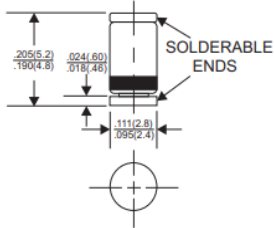

DO-41

Dimensions in inches and (millimeters)

DO-41G

Dimensions in inches and (millimeters)

GLASS MELF DO-41G

Dimensions in inches and (millimeters)

GLASS MINI MELF SOD-80

Dimensions in inches and (millimeters)

SMA

Dimensions in inches and (millimeters)

SMB

Dimensions in inches and (millimeters)

SMC

Dimensions in inches and (millimeters)

SOD-123

Dimensions in inches and (millimeters)