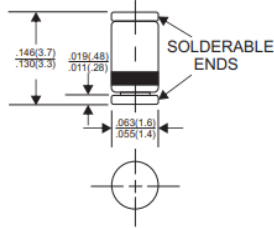

DO-41

Dimensions in inches and (millimeters)

DO-41G

Dimensions in inches and (millimeters)

GLASS MELF DO-41G

Dimensions in inches and (millimeters)

GLASS MINI MELF SOD-80

Dimensions in inches and (millimeters)

SMA

Dimensions in inches and (millimeters)

SMB

Dimensions in inches and (millimeters)

SMC

Dimensions in inches and (millimeters)

SOD-123

Dimensions in inches and (millimeters)