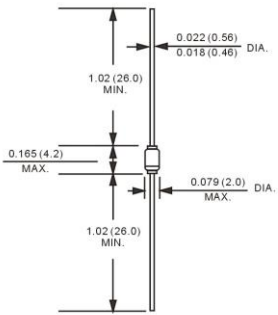

DO-35G

Dimensions in inches and (millimeters)