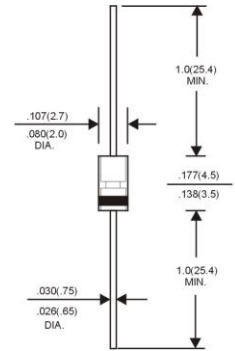

DO-41

Dimensions in inches and (millimeters)

DO-41G

Dimensions in inches and (millimeters)

GLASS MELF DO-41G

Dimensions in inches and (millimeters)

GLASS MINI MELF SOD-80

Dimensions in inches and (millimeters)

SMA

Dimensions in inches and (millimeters)

SMB

Dimensions in inches and (millimeters)

SMC

Dimensions in inches and (millimeters)

SOD-123

Dimensions in inches and (millimeters)